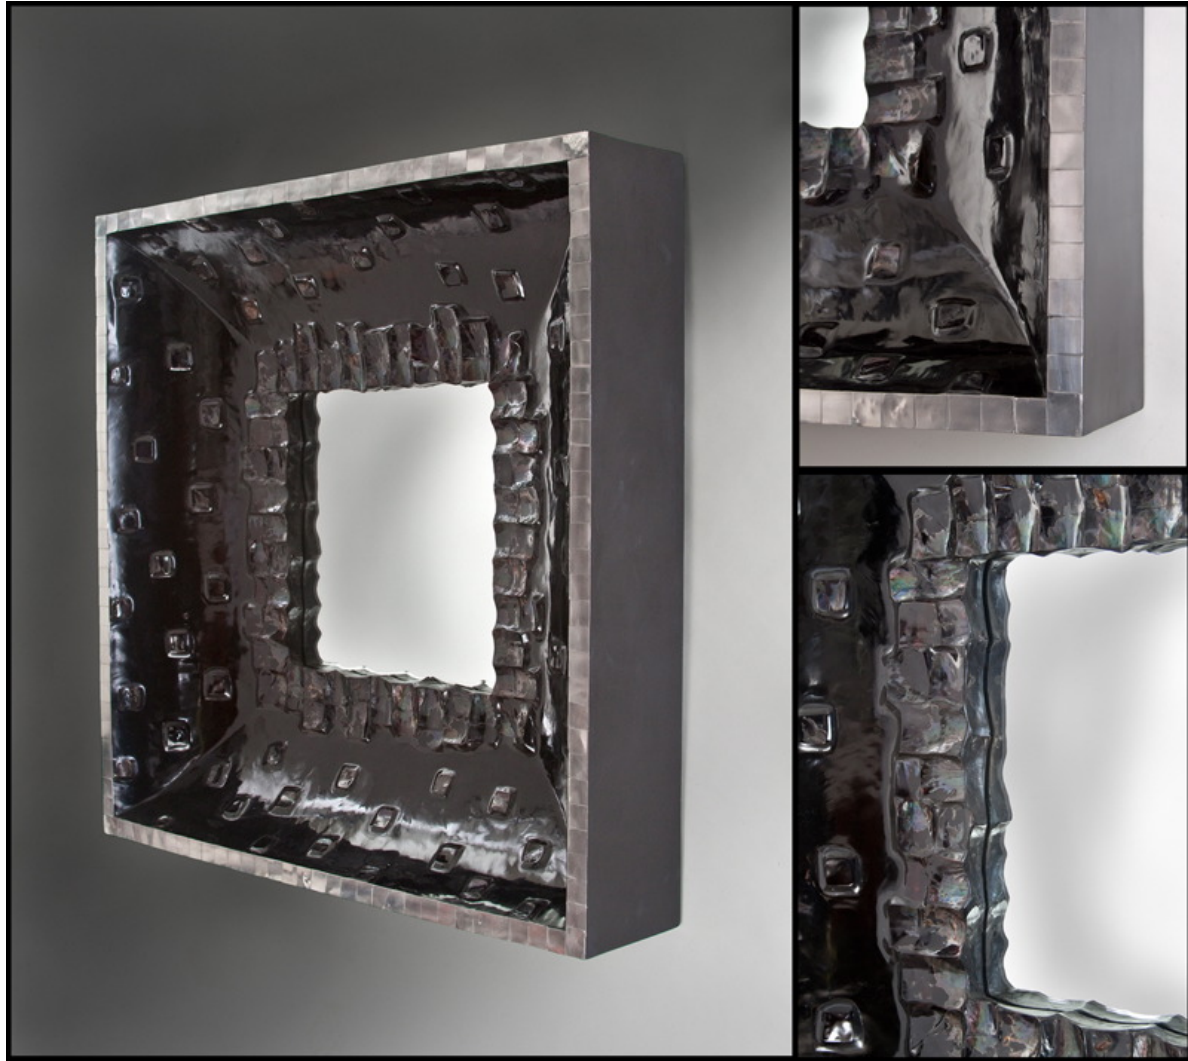

H.M. LUTHER ANTIQUES

Greenwich Village

61 East 11th Street New York, NY 10003

212.505.1485 Fax 212.505.0401

The Carlyle

35 East 76th Street New York, NY 10021

212.439.7919 Fax 212.439.0966

A RARE AND UNUSUAL FRENCH SQUARE ABALONE SHELL, METAL AND RESIN MIRROR CIRCA 1965

The square mirror plate within a deeply concave frame embellished with sculpted iridescent abalone inclusions and a mirror-finish metal tile border.

H: 35.5" W: 35.5" D: 7"

8771